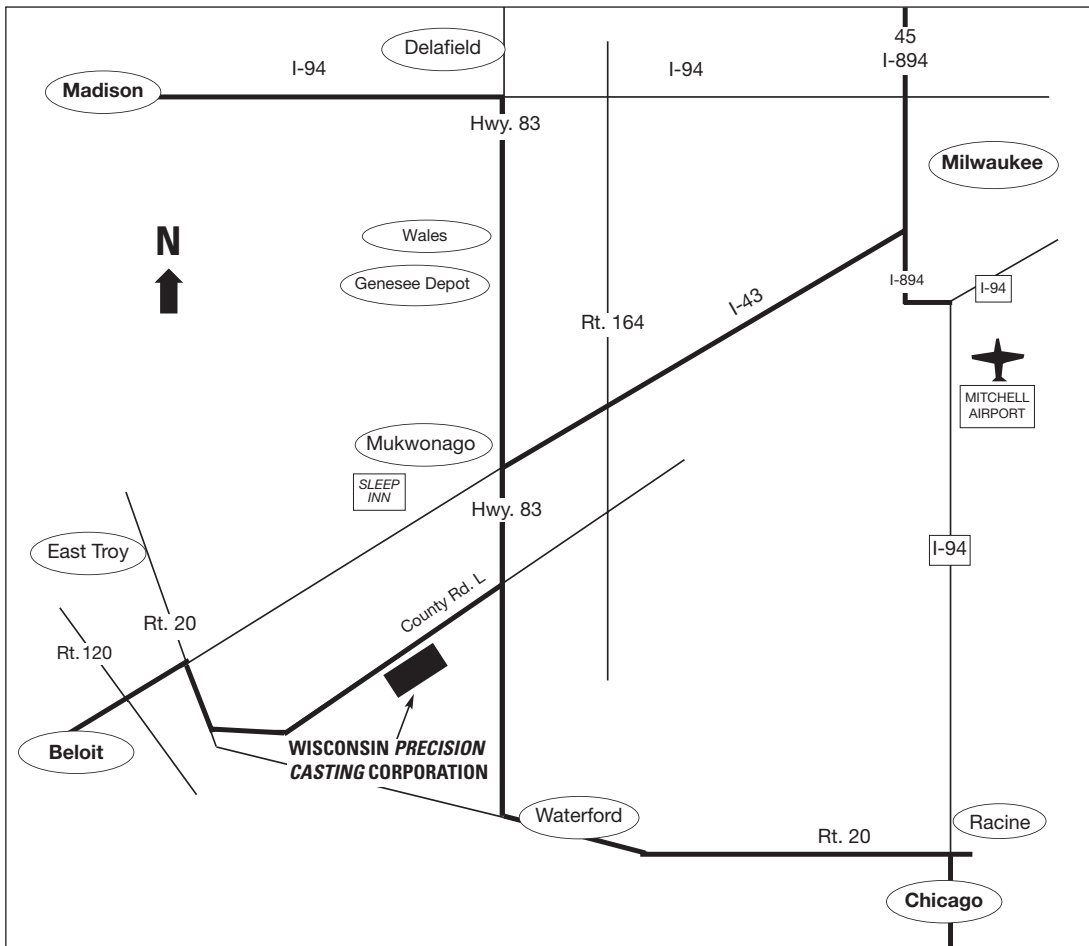

WISCONSIN *PRECISION* CASTING CORPORATION

Directions from Milwaukee:

- 1.) Take **45/894**
- 2.) **Exit I-43 South** – to Beloit
- 3.) Travel approx. 15 miles
- 4.) Take **Exit #43 on to Hwy. 83 South** – Waterford/Mukwonago
- 5.) Travel South 2 miles
- 6.) Turn right (west) on **County Rd. L**
- 7.) Travel 1.2 miles and you are there. *Welcome!*

Directions from Madison:

- 1.) Take **I-94 East**
- 2.) Take **Exit #287 on to Hwy. 83 South** – Hartland/Wales
- 3.) Travel South through Genesee Depot and Mukwonago (approx. 17 mi.)
- 4.) Cross I-43
- 5.) Go 2 miles and turn right (west) on **County Rd. L**
- 6.) Travel 1.2 miles and you are there. *Welcome!*

Directions from Chicago:

- 1.) Take **I-94 West**
- 2.) Take **Exit #333 on to Rt. 20 West at Racine** – to Waterford
- 3.) Go through Waterford
- 4.) On the west side of Waterford turn right (north) on **Rt. 83**
- 5.) Travel 6 miles
- 6.) Turn left (west) on **County Rd. L**
- 7.) Travel 1.2 miles and you are there. *Welcome!*

Directions from Beloit:

- 1.) Take **I-43 East**
- 2.) Take **Exit #38 on to Rt. 20 East at East Troy**
- 3.) Travel 1 block
- 4.) Turn left on **County Rd. L**
- 5.) Travel 4 miles and you are there. *Welcome!*